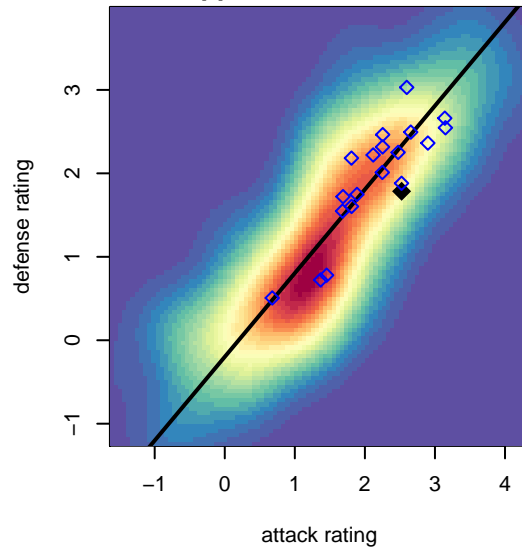

**attack and defense rating
relative to others at age
and all opponents in last 13 months**