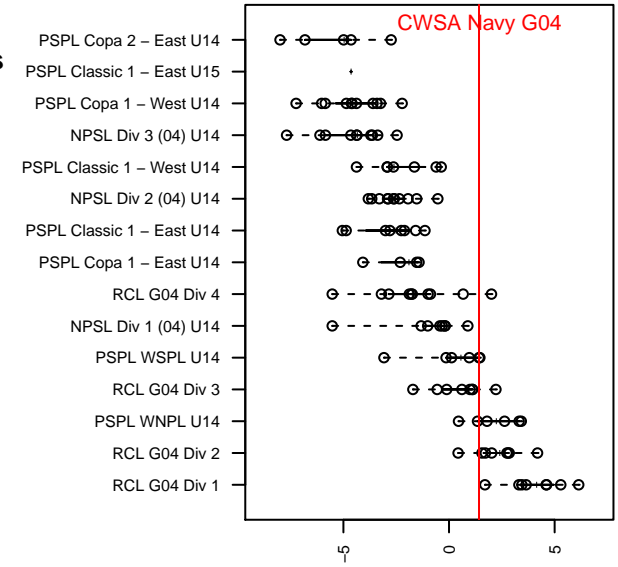

**attack and defense rating
relative to others at age
and all opponents in last 13 months**