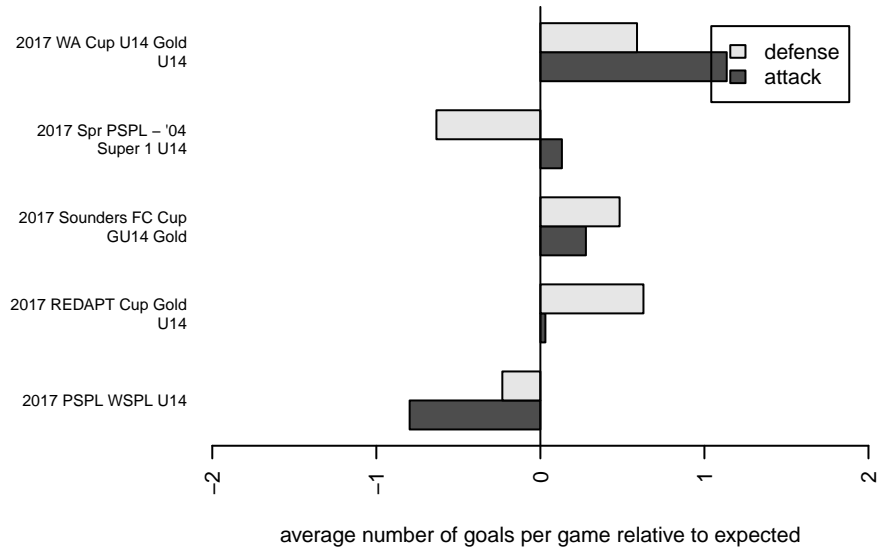

Performance relative to 13 month average