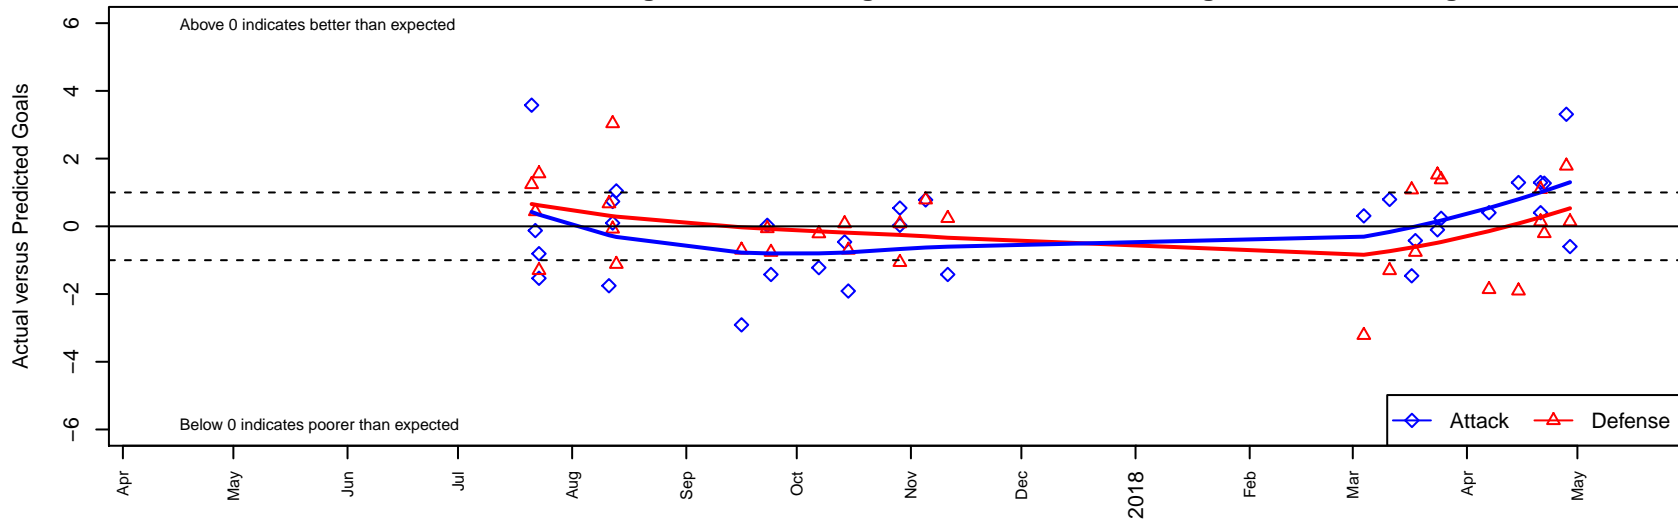

CWSA Navy G04

Central Washington Soccer Academy
 Yakima, WA
 G04 total strength=1422
 attack=12.48 defense=5.96
 fall league = PSPL WSPL U14
 spr league = Spr PSPL – '04 Super 1 U14
 notes= Gallegos 2016

CWSA Navy G04
 Dots are actual minus expected GF (blue circles) and GA (red triangles).
 Blue line is smoothed change in attack strength. Red is smoothed change in defense strength.

**attack and defense variance (black dot)
relative to other teams
and top 10 in region**