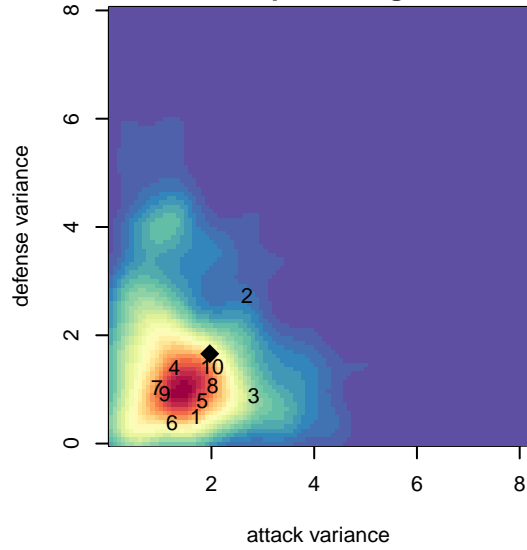

CWSA Navy G04

Central Washington Soccer Academy
 Yakima, WA
 G04 total strength=1422
 attack=12.48 defense=5.96
 fall league = PSPL WSPL U14
 spr league = Spr PSPL – '04 Super 1 U14
 notes= Gallegos 2016

CWSA Navy G04
 Dots are actual minus expected GF (blue circles) and GA (red triangles).
 Blue line is smoothed change in attack strength. Red is smoothed change in defense strength.

**attack and defense variance (black dot)
relative to other teams
and top 10 in region**