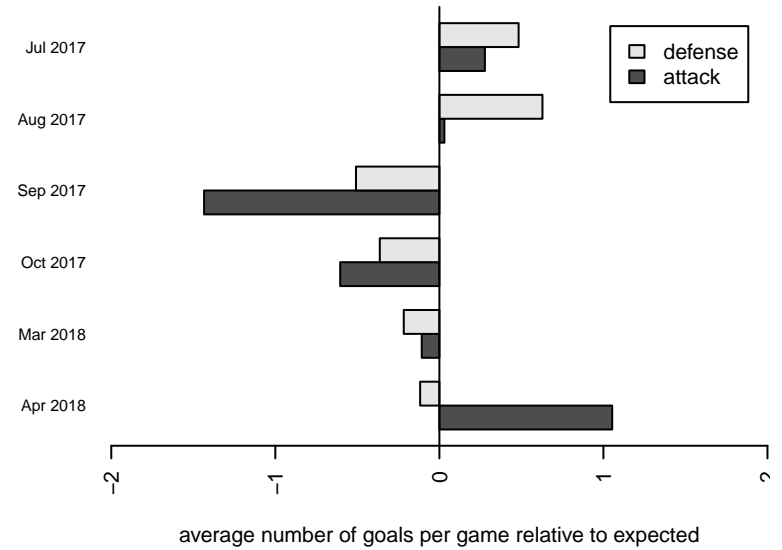

Performance relative to 13 month average